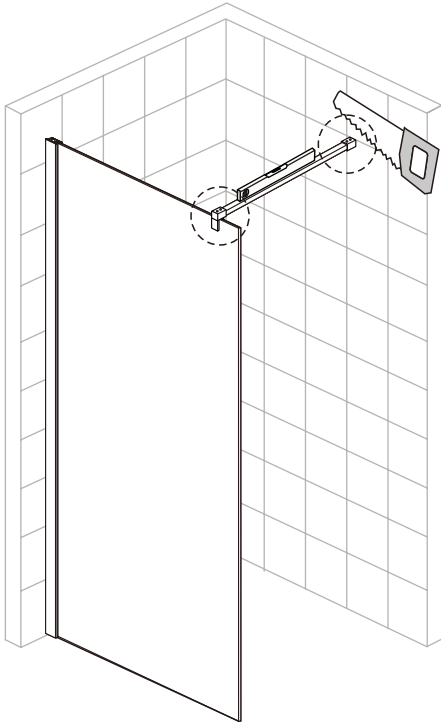

Notes: Safety glass can not be re-worked.

Please read these instructions carefully before start of installation.

Special care should be taken when drilling walls to avoid hidden pipes or electrical cables.

◆ Assembly Drawing

- [1] 5xWall Plugs.
- [2] 4xScrews ST4x35.
- [3] 4xScrews Cover Caps.
- [4] 4xScrews ST4x10.
- [5] 1xBracket.
- [6] 1xCushions.

- [7] 1xWall Connect .
- [8] 1xFlat Screw ST4x25 .
- [9] 1xWall Post.
- [10] 2xPost Cover.
- [11] 1xFixed Panel.

◆ Installation Steps

Step 1

Step 2

Step 3

Step 4

View from inside.

Step 5

Allow 24 hours for silicone to dry before use.