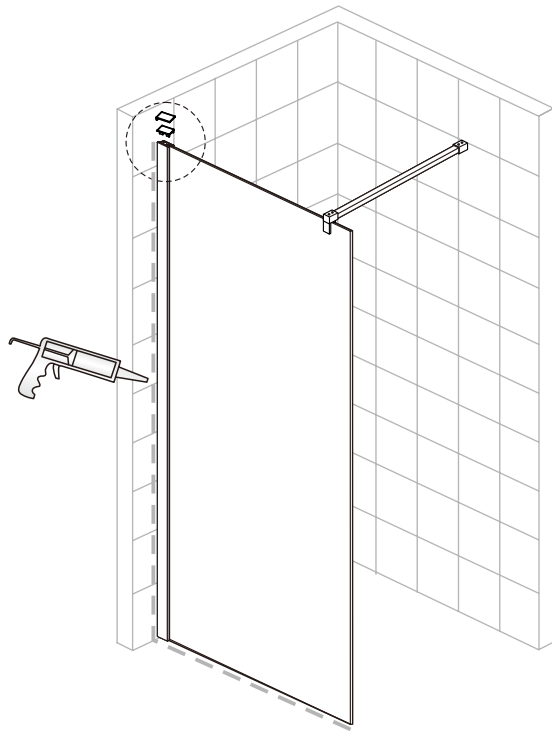

Notes: Safety glass can not be re-worked.

Please read these instructions carefully before start of installation.

Special care should be taken when drilling walls to avoid hidden pipes or electrical cables.

◆ Assembly Drawing

- [1] 5xWall Plugs.
- [2] 4xScrews ST4x35.
- [3] 4xScrews Cover Caps.
- [4] 4xScrews ST4x10.
- [5] 1xBracket.
- [6] 1xCushions.

- [7] 1xWall Connect .
- [8] 1xFlat Screw ST4x25 .
- [9] 1xWall Post.
- [10] 2xPost Cover.
- [11] 1xFixed Panel.

◆ Installation Steps

Step 1

Step 2

Step 3

Step 4

View from inside.

Step 5

Allow 24 hours for silicone to dry before use.