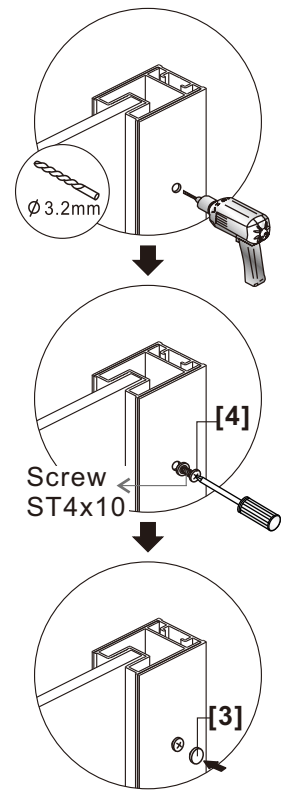

Notes: Safety glass can not be re-worked.

Please read these instructions carefully before start of installation.

Special care should be taken when drilling walls to avoid hidden pipes or electrical cables.

◆ Assembly Drawing

- [1] 5xWall Plugs.
- [2] 4xScrews ST4x35.
- [3] 4xScrews Cover Caps.
- [4] 4xScrews ST4x10.
- [5] 1xBracket.
- [6] 1xCushions.

- [7] 1xWall Connect .
- [8] 1xFlat Screw ST4x25 .
- [9] 1xWall Post.
- [10] 2xPost Cover.
- [11] 1xFixed Panel.

◆ Installation Steps

Step 1

Step 2

Step 3

Step 4

View from inside.

Step 5

Allow 24 hours for silicone to dry before use.