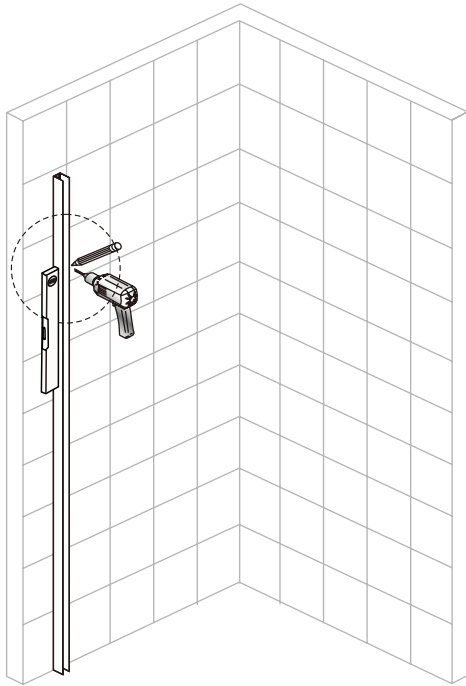

Notes: Safety glass can not be re-worked.

Please read these instructions carefully before start of installation.

Special care should be taken when drilling walls to avoid hidden pipes or electrical cables.

Please keep these instructions for aftercare and customer service details.

Tools Required

This product is heavy and may require two people to install.

◆ Box Contents

<p>1xInstallation Instruction.</p>	<p>➔</p>	
<p>[1] 4xWall Plugs. [2] 4xScrews ST4x35.</p>	<p>➔</p>	
<p>[3] 4xScrews Cover Caps. [4] 4xScrews ST4x10.</p>	<p>➔</p>	
<p>[5] 1xBracket. [6] 1xCushions. [7] 1xWall Connect . [8] 1xFlat Screw ST4x25 . 1xWall Plug.</p>	<p>➔</p>	
<p>[9] 1xWall Post.</p>	<p>➔</p>	
<p>[10] 2xPost Cover.</p>	<p>➔</p>	
<p>[11] 1xFixed Panel.</p>	<p>➔</p>	

◆ Assembly Drawing

- [1] 5xWall Plugs.
- [2] 4xScrews ST4x35.
- [3] 4xScrews Cover Caps.
- [4] 4xScrews ST4x10.
- [5] 1xBracket.
- [6] 1xCushions.

- [7] 1xWall Connect .
- [8] 1xFlat Screw ST4x25 .
- [9] 1xWall Post.
- [10] 2xPost Cover.
- [11] 1xFixed Panel.

◆ Installation Steps

Step 1

Step 2

Step 3

Step 4

View from inside.

Step 5

Allow 24 hours for silicone to dry before use.