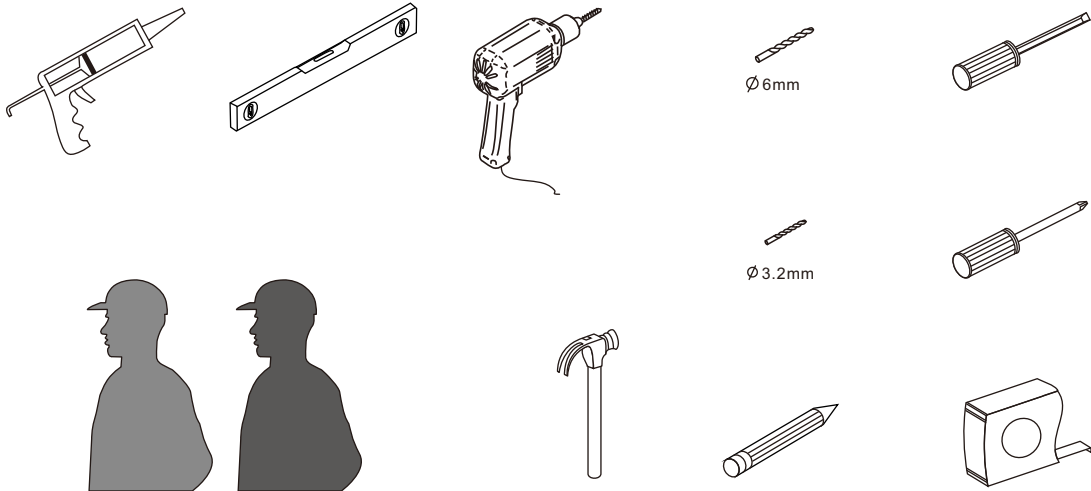

◆ General Information

Please inspect the product immediately upon receipt for transit damage, missing packs/parts or manufacturing fault. Damage reported later cannot be accepted. Please handle the product with care avoiding knocks and shock loading to all sides and edges of the glass.

Notes: Safety glass can not be re-worked.

Please read these instructions carefully before start of installation.

Special care should be taken when drilling walls to avoid hidden pipes or electrical cables.

Note: This product is heavy and may require two people to install.

Aftercare instructions

After use, your shower should be cleaned with soap and water. This is particularly important in hard water districts where insoluble lime salts may be deposited and allowed to build up.

Cleaners of a gritty or abrasive nature should not be used. Care should be taken to avoid contact with strong chemicals such as organic solvents and strippers.

Glass cleaners can be used but with caution, if in doubt contact the manufacturer of the cleaner in question.

Please keep these instructions for aftercare and customer service details.

Tools Required

This product is heavy and may require two people to install.