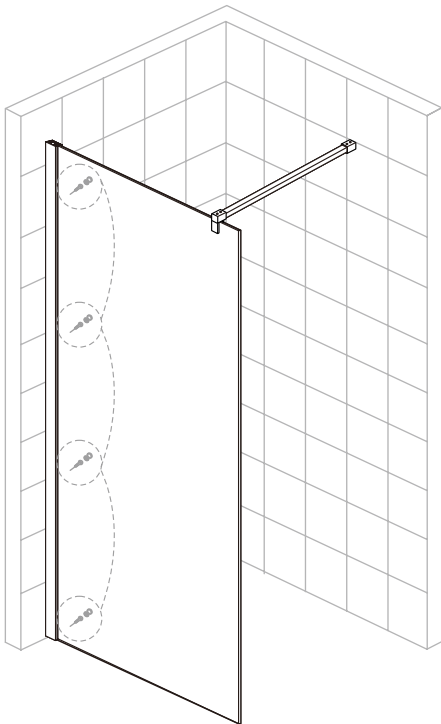

Notes: Safety glass can not be re-worked.

Please read these instructions carefully before start of installation.

Special care should be taken when drilling walls to avoid hidden pipes or electrical cables.

◆ Assembly Drawing

- [1] 5xWall Plugs.
- [2] 4xScrews ST4x35.
- [3] 4xScrews Cover Caps.
- [4] 4xScrews ST4x10.
- [5] 1xBracket.
- [6] 1xCushions.

- [7] 1xWall Connect .
- [8] 1xFlat Screw ST4x25 .
- [9] 1xWall Post.
- [10] 2xPost Cover.
- [11] 1xFixed Panel.

◆ Installation Steps

Step 1

Step 2

Step 3

Step 4

View from inside.

Step 5

Allow 24 hours for silicone to dry before use.