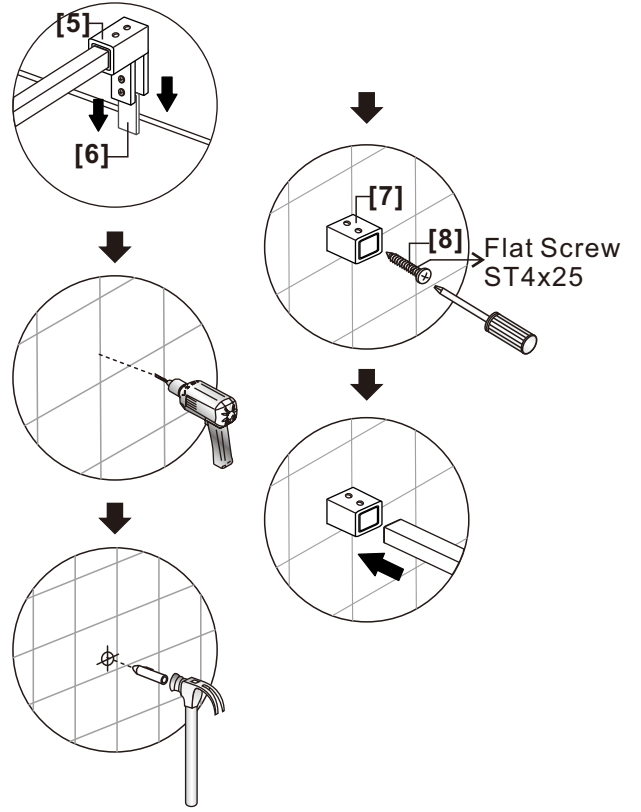

◆ Assembly Drawing

- [1] 5xWall Plugs.
- [2] 4xScrews ST4x35.
- [3] 4xScrews Cover Caps.
- [4] 4xScrews ST4x10.
- [5] 1xBracket.
- [6] 1xCushions.

- [7] 1xWall Connect .
- [8] 1xFlat Screw ST4x25 .
- [9] 1xWall Post.
- [10] 2xPost Cover.
- [11] 1xFixed Panel.

◆ Installation Steps

Step 1

Step 2

Step 3

Step 4

View from inside.

Step 5

Allow 24 hours for silicone to dry before use.