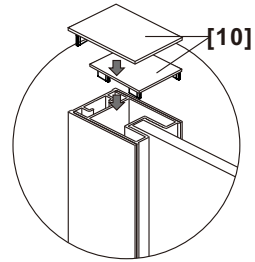

◆ Assembly Drawing

- [1] 5xWall Plugs.
- [2] 4xScrews ST4x35.
- [3] 4xScrews Cover Caps.
- [4] 4xScrews ST4x10.
- [5] 1xBracket.
- [6] 1xCushions.

- [7] 1xWall Connect .
- [8] 1xFlat Screw ST4x25 .
- [9] 1xWall Post.
- [10] 2xPost Cover.
- [11] 1xFixed Panel.

◆ Installation Steps

Step 1

Step 2

Step 3

Step 4

View from inside.

Step 5

Allow 24 hours for silicone to dry before use.