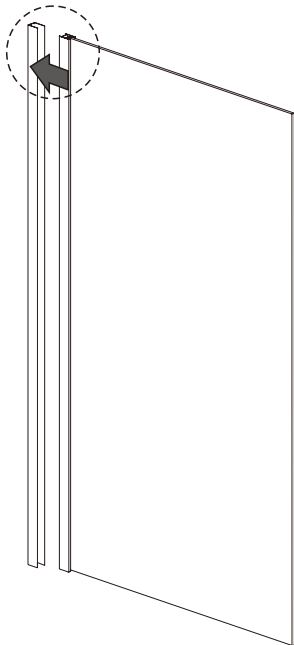

Notes: Safety glass can not be re-worked.

Please read these instructions carefully before start of installation.

Special care should be taken when drilling walls to avoid hidden pipes or electrical cables.

◆ Assembly Drawing

- [1] 5xWall Plugs.
- [2] 4xScrews ST4x35.
- [3] 4xScrews Cover Caps.
- [4] 4xScrews ST4x10.
- [5] 1xBracket.
- [6] 1xCushions.

- [7] 1xWall Connect .
- [8] 1xFlat Screw ST4x25 .
- [9] 1xWall Post.
- [10] 2xPost Cover.
- [11] 1xFixed Panel.

◆ Installation Steps

Step 1

Step 2

Step 3

Step 4

View from inside.

Step 5

Allow 24 hours for silicone to dry before use.